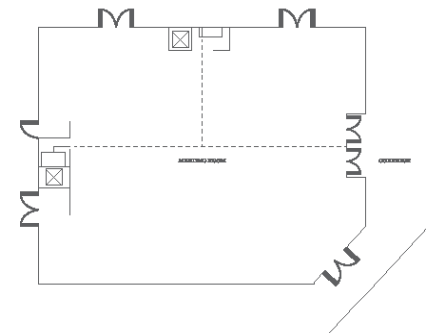

ROOM NAME	TOTAL SQ. FEET	DIMENSIONS	CEILING	THEATER	SCHOOLROOM	CONFERENCE	U-SHAPE	HOLLOW SQUARE	RECEPTION	5' RND DINING	6' RND DINING
VANDERBILT BALLROOM											
VANDERBILT BALLROOM	7254	78' X 93'	16'	420	600	N/A	320	N/A	500	600	600
VANDERBILT I	1170	39' X 30'	16'	60	75	22	36	20	60	100	100
VANDERBILT II	1170	39' X 30'	16'	60	75	22	36	20	60	100	100
VANDERBILT III	2574	78' X 33'	16'	180	250	46	100	50	220	215	215
VANDERBILT IV	1170	39' X 30'	16'	60	75	22	36	20	60	100	100
VANDERBILT V	1170	39' X 30'	16'	60	75	22	36	20	60	100	100
GULCH MEETING ROOM											
GULCH MEETING ROOM	3808	56' X 68'	12'	250	310	N/A	150	N/A	270	320	320
GULCH I	1056	33' X 32'	12'	60	80	22	30	20	50	90	90
GULCH II	768	24' X 32'	12'	40	50	16	20	14	30	65	65
GULCH III	2016	56' X 36'	12'	150	180	34	80	30	150	170	170
SOBRO MEETING ROOM											
SOBRO MEETING ROOM	3588	51' X 73'	12'	220	300	N/A	150	N/A	250	300	300
SOBRO I	850	25' X 34'	12'	40	50	16	30	14	30	70	70
SOBRO II	884	26' X 34'	12'	60	80	22	20	20	50	75	75
SOBRO III	1677	43' X 39'	12'	120	160	34	80	30	150	140	140