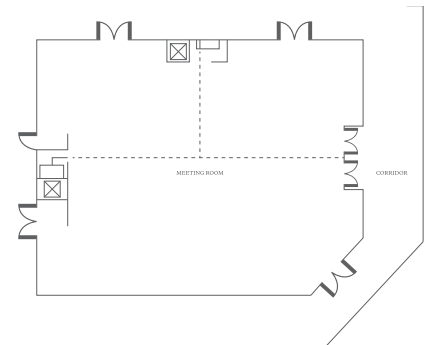

THE WESTIN NASHVILLE
807 Clark Place
Nashville, TN 37203
USA
T +1 615.248.2800
F +1 615.401.7363
westinnashville.com

Floor Plans + Capacity Chart

VANDERBILT BALLROOM

GULCH MEETING ROOM

SOBRO MEETING ROOM

ROOM NAME	TOTAL SQ. FEET	DIMENSIONS	CEILING	THEATER	SCHOOLROOM	CONFERENCE	U-SHAPE	HOLLOW SQUARE	RECEPTION	5' RND DINING	6' RND DINING
VANDERBILT BALLROOM											
VANDERBILT BALLROOM	7,254	78' X 93'	16'	805	300	-	-	-	725	600	600
VANDERBILT I	1,170	39' X 30'	16'	130	50	30	35	30	120	100	100
VANDERBILT II	1,170	39' X 30'	16'	130	50	30	35	30	120	100	100
VANDERBILT III	2,574	78' X 33'	16'	290	110	60	75	60	260	215	215
VANDERBILT IV	1,170	39' X 30'	16'	130	50	30	35	30	120	100	100
VANDERBILT V	1,170	39' X 30'	16'	130	50	30	35	30	120	100	100
GULCH MEETING ROOM											
GULCH MEETING ROOM	3,808	56' X 68'	12'	425	160	-	-	90	380	320	320
GULCH I	1,056	33' X 32'	12'	120	45	25	30	25	110	90	90
GULCH II	768	24' X 32'	12'	85	35	20	25	20	80	65	65
GULCH III	2,016	56' X 36"	12'	225	85	50	60	50	200	170	170
SOBRO MEETING ROOM											
SOBRO MEETING ROOM	3,588	51' X 73'	12'	400	150	-	-	85	360	300	300
SOBRO I	850	25' X 34'	12'	95	35	20	25	20	85	70	70
SOBRO II	884	26' X 34'	12'	100	40	20	25	20	90	75	75
SOBRO III	1,677	43' X 39'	12'	185	70	40	50	40	170	140	140